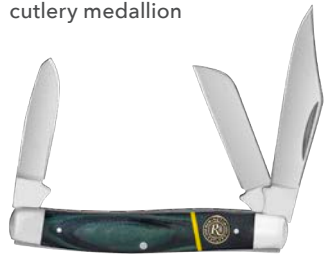

HUNTER SERIES

The Hunter Series of Remington Cutlery features a multicolor green and black G10 handle with an inlaid antique bronze medallion, black G10 bolsters, and gold micarta spacers for a stunning look and exceptional grip. Blades are made from D2 steel for extreme durability. Choose from various sizes, fixed blade, folding, or pocket.

HUNTER D2 TRAILING POINT FOLDER 4" BLACK LEATHER SHEATH

15632

- Liner Lock Trailing Point
- 4.0" Closed length
- Multi-color green & black G10 handles & bolsters with gold micarta spacers
- D2 steel blade
- Cast zinc, antique brass-plated cutlery medallion

HUNTER D2 TRAILING POINT FIXED BLADE 7" BLACK LEATHER SHEATH

15633

- Trailing Point fixed blade
- 7.0" overall length
- Multi-color green & black G10 handles & bolsters with gold micarta spacers
- Cast zinc, antique brass-plated cutlery medallion