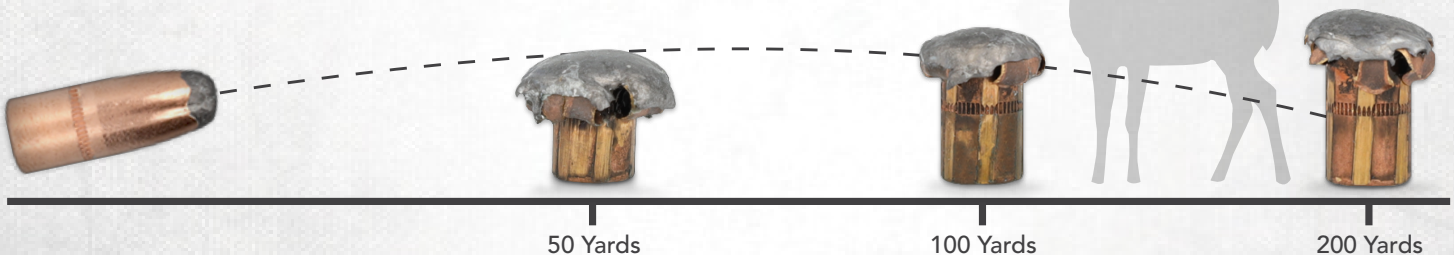

## 360 BUCKHAMMER

**STRAIGHT UP BETTER.**

360 Buckhammer is the straight wall cartridge that flattens them all. A knock-down, drag-out, lever gun leader in straight-wall cartridge performance, 360 BHMR delivers flat trajectories and more bone-busting energy and velocity out to 200 yards than the rest. Accurate, deadly, and fun to shoot, it's every deer-flattening advantage you need.

### FEATURES

- ▶ GROUNDBREAKING NEW CALIBER, 360 BUCKHAMMER
- ▶ ULTIMATE STRAIGHT WALL CARTRIDGE, OPTIMIZED FOR LEVER ACTION RIFLES
- ▶ ACCURATE AT 200+ YARDS
- ▶ EASY TO SHOOT, LOW RECOIL
- ▶ VELOCITY, ENERGY AND DROP SIMILAR TO 30-30 WIN
- ▶ MASSIVE .358 DIAMETER BULLETS DELIVER DEADLY RESULTS ON-GAME
- ▶ AVAILABLE IN TRUSTED CORE-LOKT; 180GR OR 200GR

200 Gr. Core-Lokt  
@ 100 yards

## CORE-LOKT® THE DEADLIEST MUSHROOM IN THE WOODS.™

High-weight retention & controlled expansion Core-Lokt bullets make 360 BHMR deadly on game and a perfect fit in your deer camp.

PROUDLY LOADED IN THE USA BY AMERICAN WORKERS