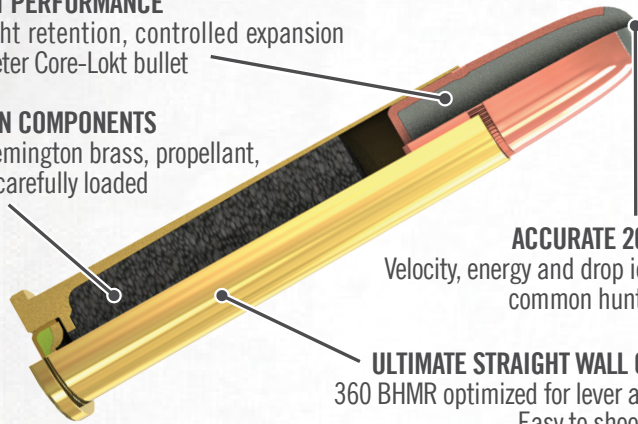

## 360 BUCKHAMMER

**STRAIGHT UP BETTER.**

360 Buckhammer is the straight wall cartridge that flattens them all. A knock-down, drag-out, lever gun leader in straight-wall cartridge performance, 360 BHMR delivers flat trajectories and more bone-busting energy and velocity out to 200 yards than the rest. Accurate, deadly, and fun to shoot, it's every deer-flattening advantage you need.

## CORE-LOKT® THE DEADLIEST MUSHROOM IN THE WOODS.™

High-weight retention & controlled expansion Core-Lokt bullets make 360 BHMR deadly on game and a perfect fit in your deer camp.

PROUDLY LOADED IN THE USA BY AMERICAN WORKERS

### CORE-LOKT PERFORMANCE

High-weight retention, controlled expansion  
.358 diameter Core-Lokt bullet

### REMINGTON COMPONENTS

Reliable Remington brass, propellant,  
& primers carefully loaded

**ACCURATE 200 YARDS+**  
Velocity, energy and drop ideal across  
common hunting ranges

**ULTIMATE STRAIGHT WALL CARTRIDGE**  
360 BHM optimized for lever action rifles.  
Easy to shoot, low recoil