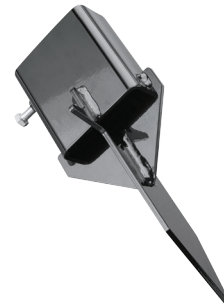

CENTER MASS™ TARGET MOUNTING SOLUTIONS

MARKET RELEASE DATE:

January 2017

44100

44106

44105

44102

44103

44104

Champion®'s full line of Center Mass™ AR500 Steel Targets now has a full line of mounting options. Center Mass™ AR500 Target Stands offer seven different ways to set up your favorite AR500 Steel Target. All of them feature a solid steel construction specifically designed to take a beating. Set up targets in seconds, with little assembly necessary – the way it should be.

FEATURES

- » Solid steel construction
- » Works with all Center Mass™ steel targets
- » Multiple designs for multiple needs
- » Designed with ultimate durability

SKU	DESCRIPTION	UPC	MSRP	MARKET RELEASE DATE
44100	Shepard's Hook Holder	6-04544-62186-0	\$19.95	January 2017
44110	Chain Hanging Set	6-04544-62188-4	\$14.95	January 2017
44111	Rubber Strap Hanging Set	6-04544-62190-7	\$14.95	January 2017
44102	T-Post Target Stand	6-04544-62193-8	\$19.95	January 2017
44103	2x4 Target Stand Topper	6-04544-62195-2	\$24.95	January 2017
44104	2x4 Target Stand Ground Stake Bracket	6-04544-62197-6	\$29.95	January 2017
44105	2x4 Target Stand Base	6-04544-62199-0	\$44.95	January 2017
44106	2x4 Tripod Bracket	6-04544-62203-4	\$44.95	January 2017